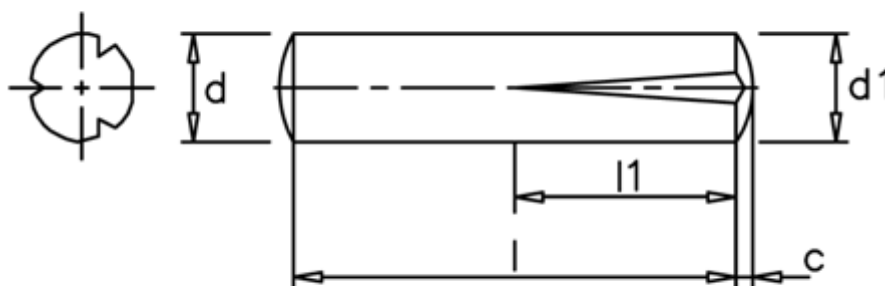

Article number: 08024437

Description: KLEE Slotted pin S2 10x50
Steel

Measures

c	= 1,5
d	= 10.0
d1	= 10.45
l1	= 1/2 l
Length	= 50